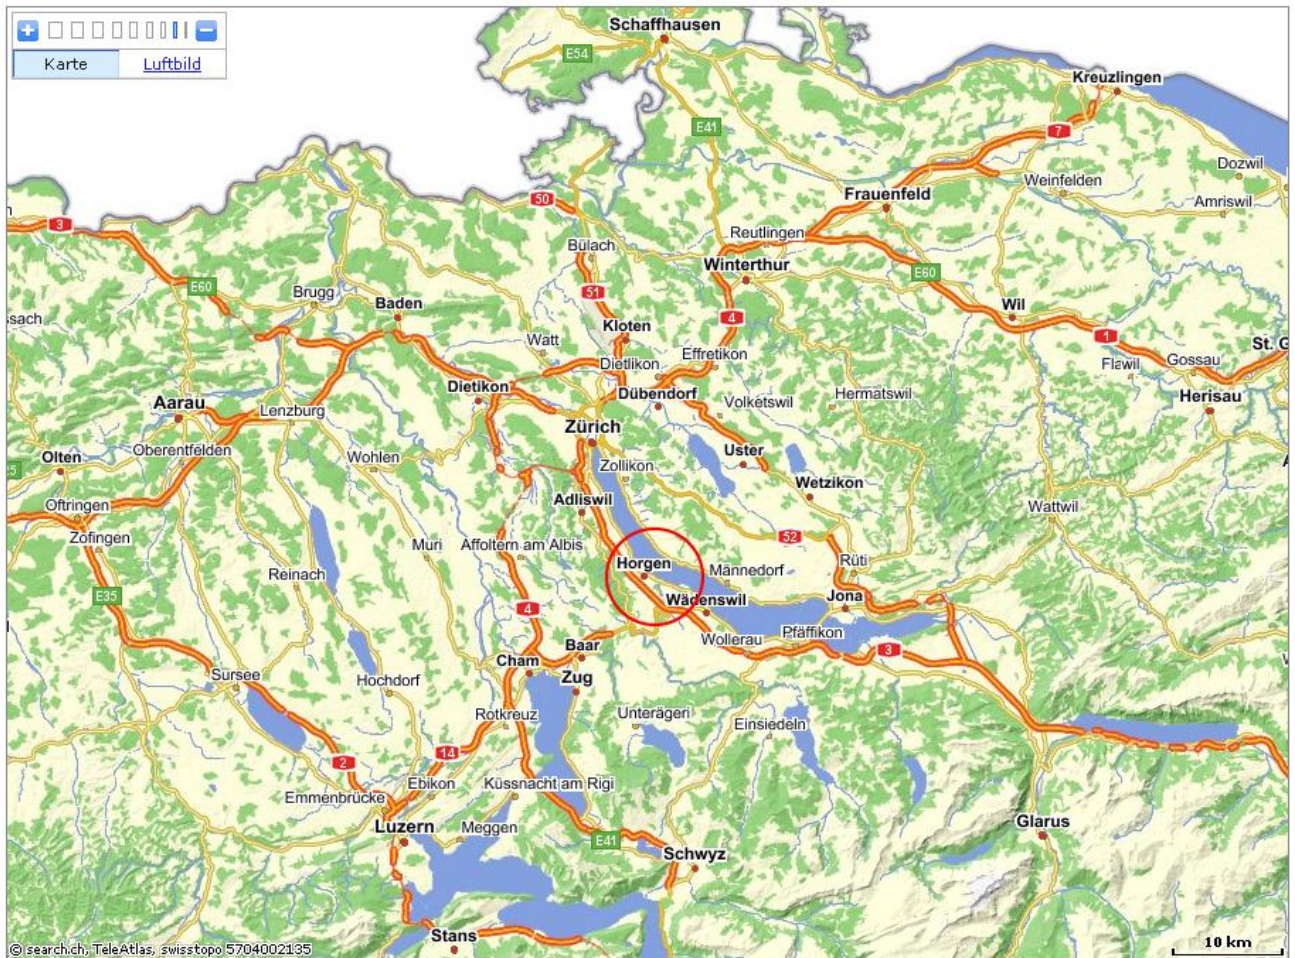

How to reach the Lorange Institute of Business Zurich by car:

1a) Seestrasse to Horgen (blue route)

or

1b) Motorway A3: Exit Horgen (red route)

2) Follow the signs to Zürichsee-Fähre Horgen-Meilen (boat ferry station)

3) Drive down to the ferry station and turn right into Hirsackerstrasse

4) After about 200 m you reach the Lorange Campus

Parking Facilities:

The parking lot on the Lorange Campus offers around 20 parking spaces.

The car parking at the Stäubli-Areal offers around 60 parking spaces.